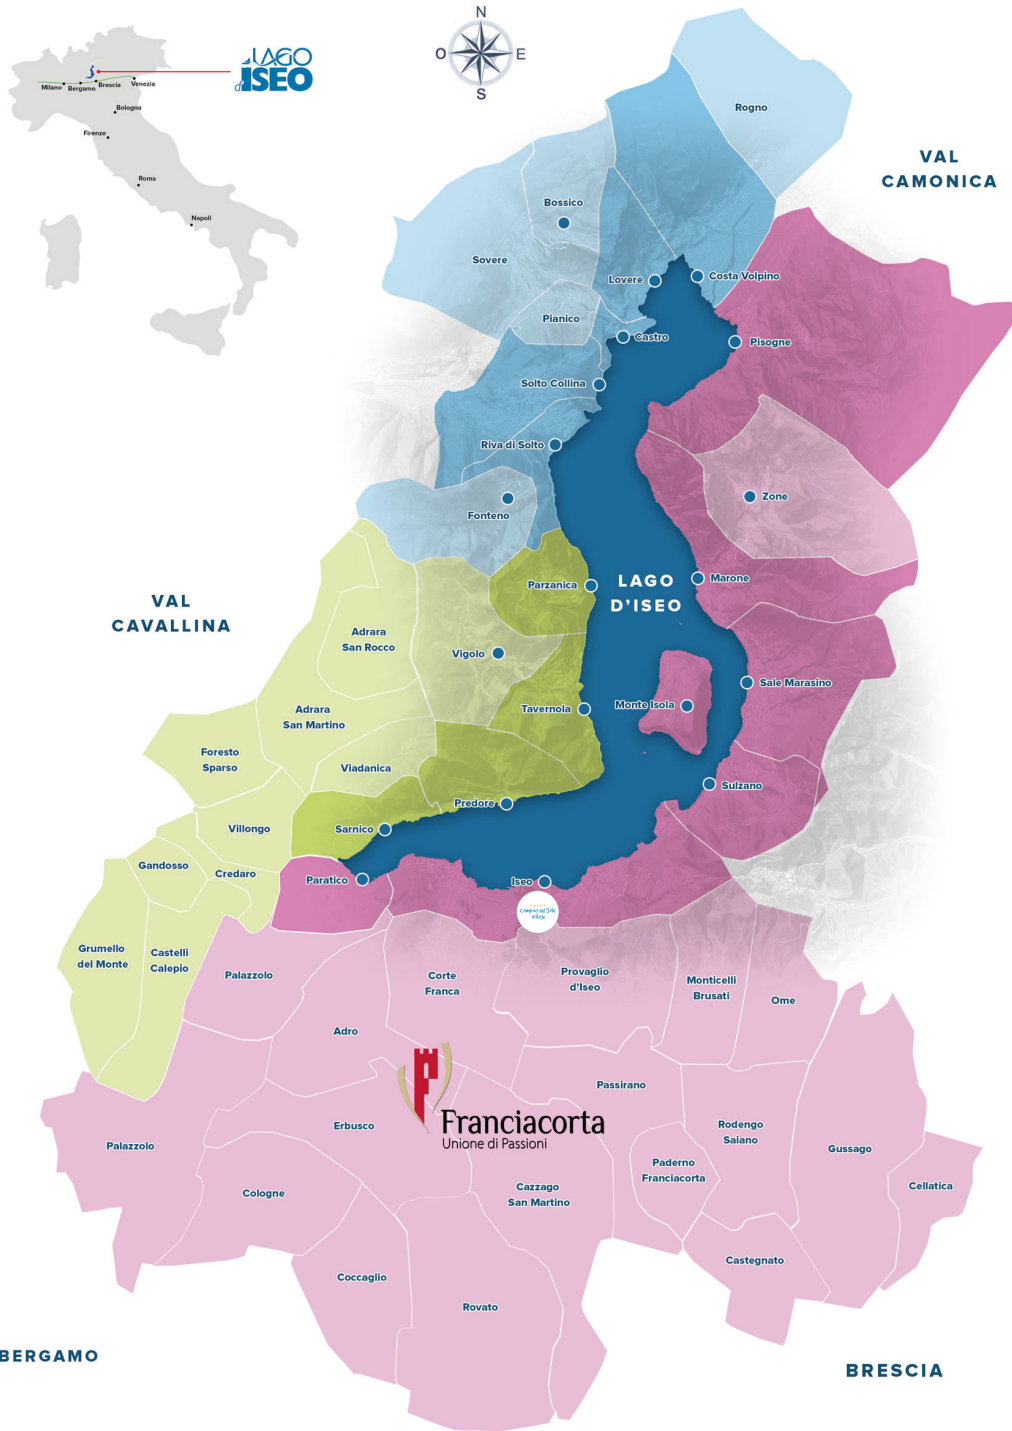

Camping map

- Piazzole attrezzate standard 6A
Standard equipped pitches 6A
- Piazzole attrezzate grandi 6A
Large equipped pitches 6A
- Piazzole grandi 6A
Large pitches 6A
- Piazzole standard 6A
Standard pitches 6A
- Piazzole tende
Tent pitches
- Coco sweet tents
- Glamp tents
- Luxury tents
- M. homes superior
- M. homes exclusive
- M. homes deluxe
- Appartamenti
Apartments

Ristorante Restaurant	Docce Shower	Solarium	Pallavolo Volleyball	Palco spettacoli Show stage	Tunnel 2,5 mt
Pizza	Baby room	Sdraio/ombrelloni Deckchairs/umbrellas	Calcio Soccer	Noleggio canoe Canoes rent	Baby club
Beach bar	Pronto soccorso Emergency	Sdraio a pagamento Paid deckchairs	Basket	Molo Wharf	Noleggio barche Boat rent
Toilet	Reception	Noleggio bici Bike rent	Tennis	Boa	Accesso non autorizzato Unauthorized access
Lavanderia Laundry	Parcheggio Parking	Parcheggio bici Bike parking	Ping pong Table tennis	Cani ammessi Dogs allowed	Free WI-FI Camping del Sole guest PASSWORD: 123456789
Market	Stazione di ricarica Charging station	Camper service	Parco giochi Playground	Cani non ammessi Dogs not allowed	

Camping del Sole Village

Scopri il territorio del Lago d' Iseo
Discover the Iseo Lake territory

Itinerari in bici
Bike itinerary