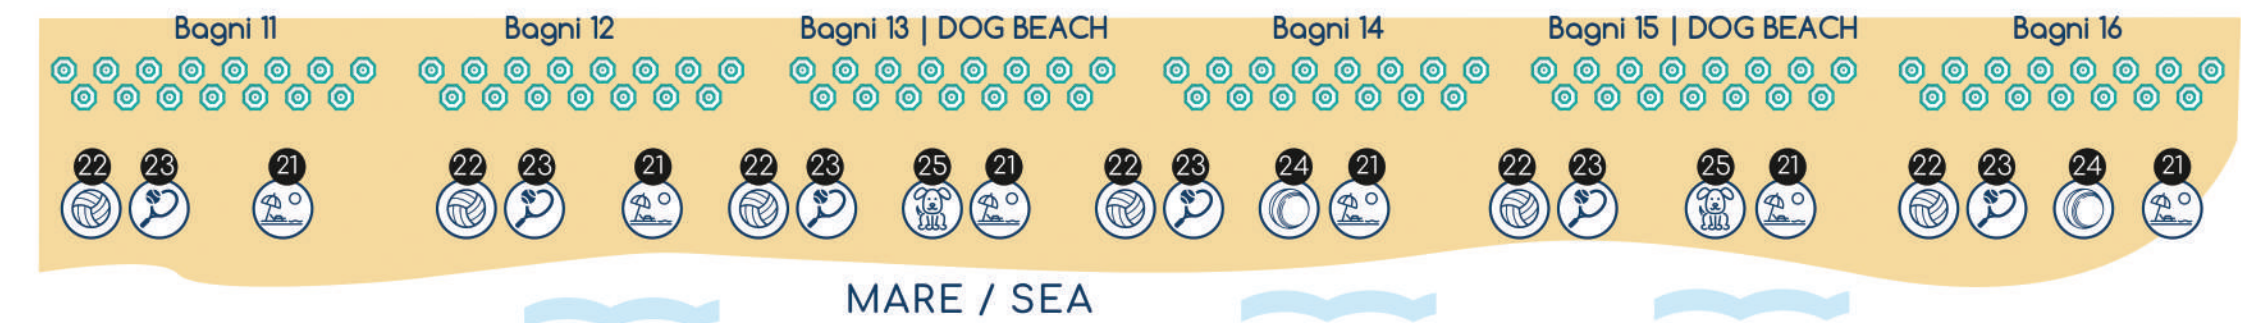

ORARIO DEL SILENZIO  
SILENCE TIME  
14.00 - 15.30 / 24.00 - 07.00

- SUITE**
- SUITE MEDITERRANEA
  - JUNIOR SUITE MEDITERRANEA
- ELITE**
- LODGE ELITE
  - LODGE ELITE DOG
- DELUXE**
- LODGE DELUXE
- SUPERIOR**
- LODGE SUPERIOR
  - LODGE SUPERIOR DOG
  - LODGE SUPERIOR A
- COMFORT**
- LODGE COMFORT
- LODGE**
- LODGE
  - LODGE DOG
- GLAMPING**
- AIR LODGE